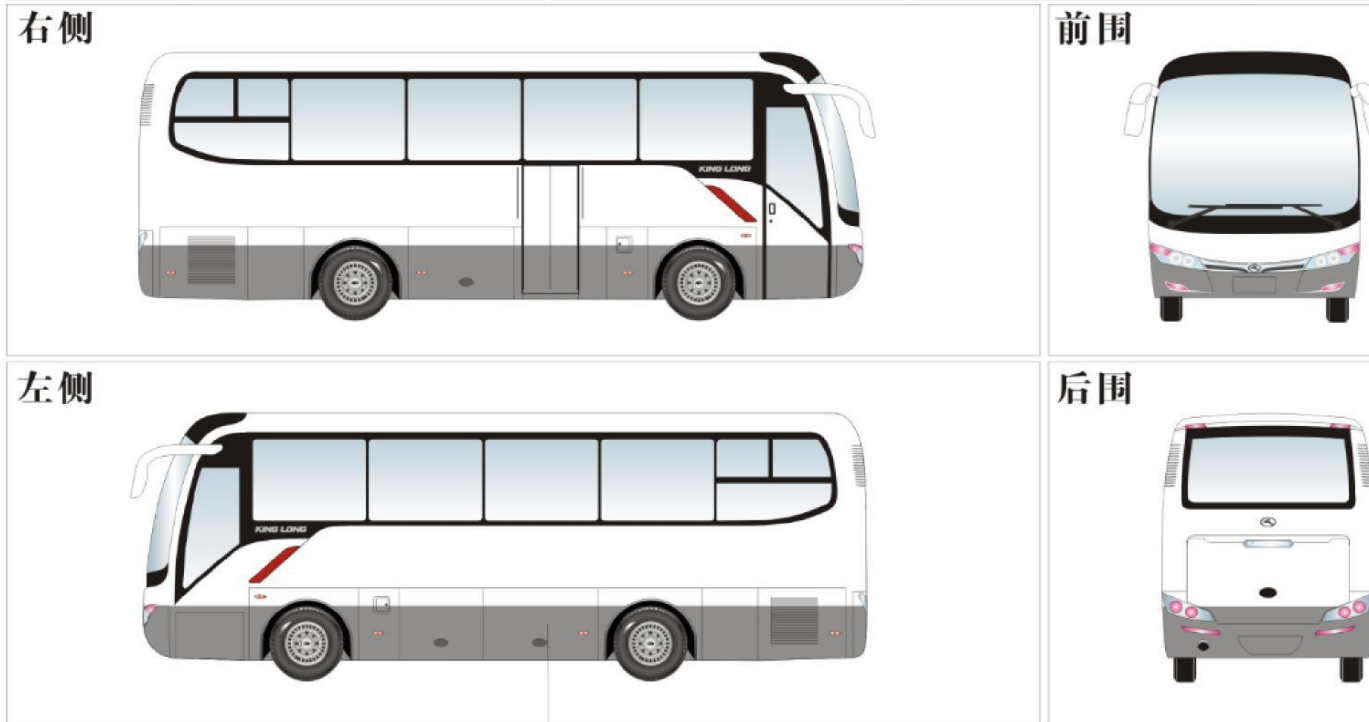

King Long XMQ6859 - 31 seats (2+2)

Specification	
Dimensions	Overall length (mm): 8495
	Overall width (mm): 2480
	Overall height (mm): 3388
	Wheel base (mm): 4020
	Kerb weight (kg): 8000
Speed	Maximum speed : 115 km/h
Engine	Cummins EQB 210-20,Euro II emission, 6 cylinders in line , Displacement 5.9 L Rated power/speed (kw/rpm) : (210ps) 155/2500 Maximum Torque/speed (N.m/rpm) : 700/1400-1600
Transmission	6-speed manual gearbox,6 forward and 1 reverse, Two soft shaft gear shift
Clutch	SACHS Clutch
Axles	Dong Feng front (3.5T)& rear(8T) axles
Suspension	Leaf spring 6 front+9 rear
Brakes	Front and Rear drums WABCO ABS + automatic slack adjuster
Tires and Wheels	9R 22.5 tubeless tire,
Greasing	Centralised greasing system
Steering	Chinese power steering gear
Fuel Tank	Capacity: 160 L
Luggage compartment	Volume : 2.55 m ³

Passenger Capacity	Driver seat : Adjustable dump driver seat with 2 point safety belt
	Passenger seat : 2+2 layout 31+1 seats, High backrest, adjustable
Air Conditioner	King Long 21,000 kcal AC
Interior trimming and other specification	Front passenger door: Aluminum remote control out-swing passenger door
	Middle door: out-swing aluminum door
	Luggage compartment door : Aluminum and manual out-swing luggage compartment door
	Ventilation exit on top
	Long strip gangway fluorescent light
	Large vision electric rear-view mirrors
	White paint
	Side window : All aluminum sliding window Driver window : Sliding window
	Tarcographer with print and display function
	Digit clock with thermometer displaying function
	Soften guard rail
	Sun visor curtain for drive
	Speed alarm
	Safety hammer
	Fire extinguisher in cabin, automatic fire extinguisher in engine compartment
	Front 17" LCD fixed, 320G hard disc player
	All seats 2-points safety belts
	Front towing hook
	Luggage rack: Luxury interior trim and luggage rack
	Guide seat with foot rest
Tool kit : One set per bus	
Warning triangle : One pcs per bus	

Option seats layout (31+1)